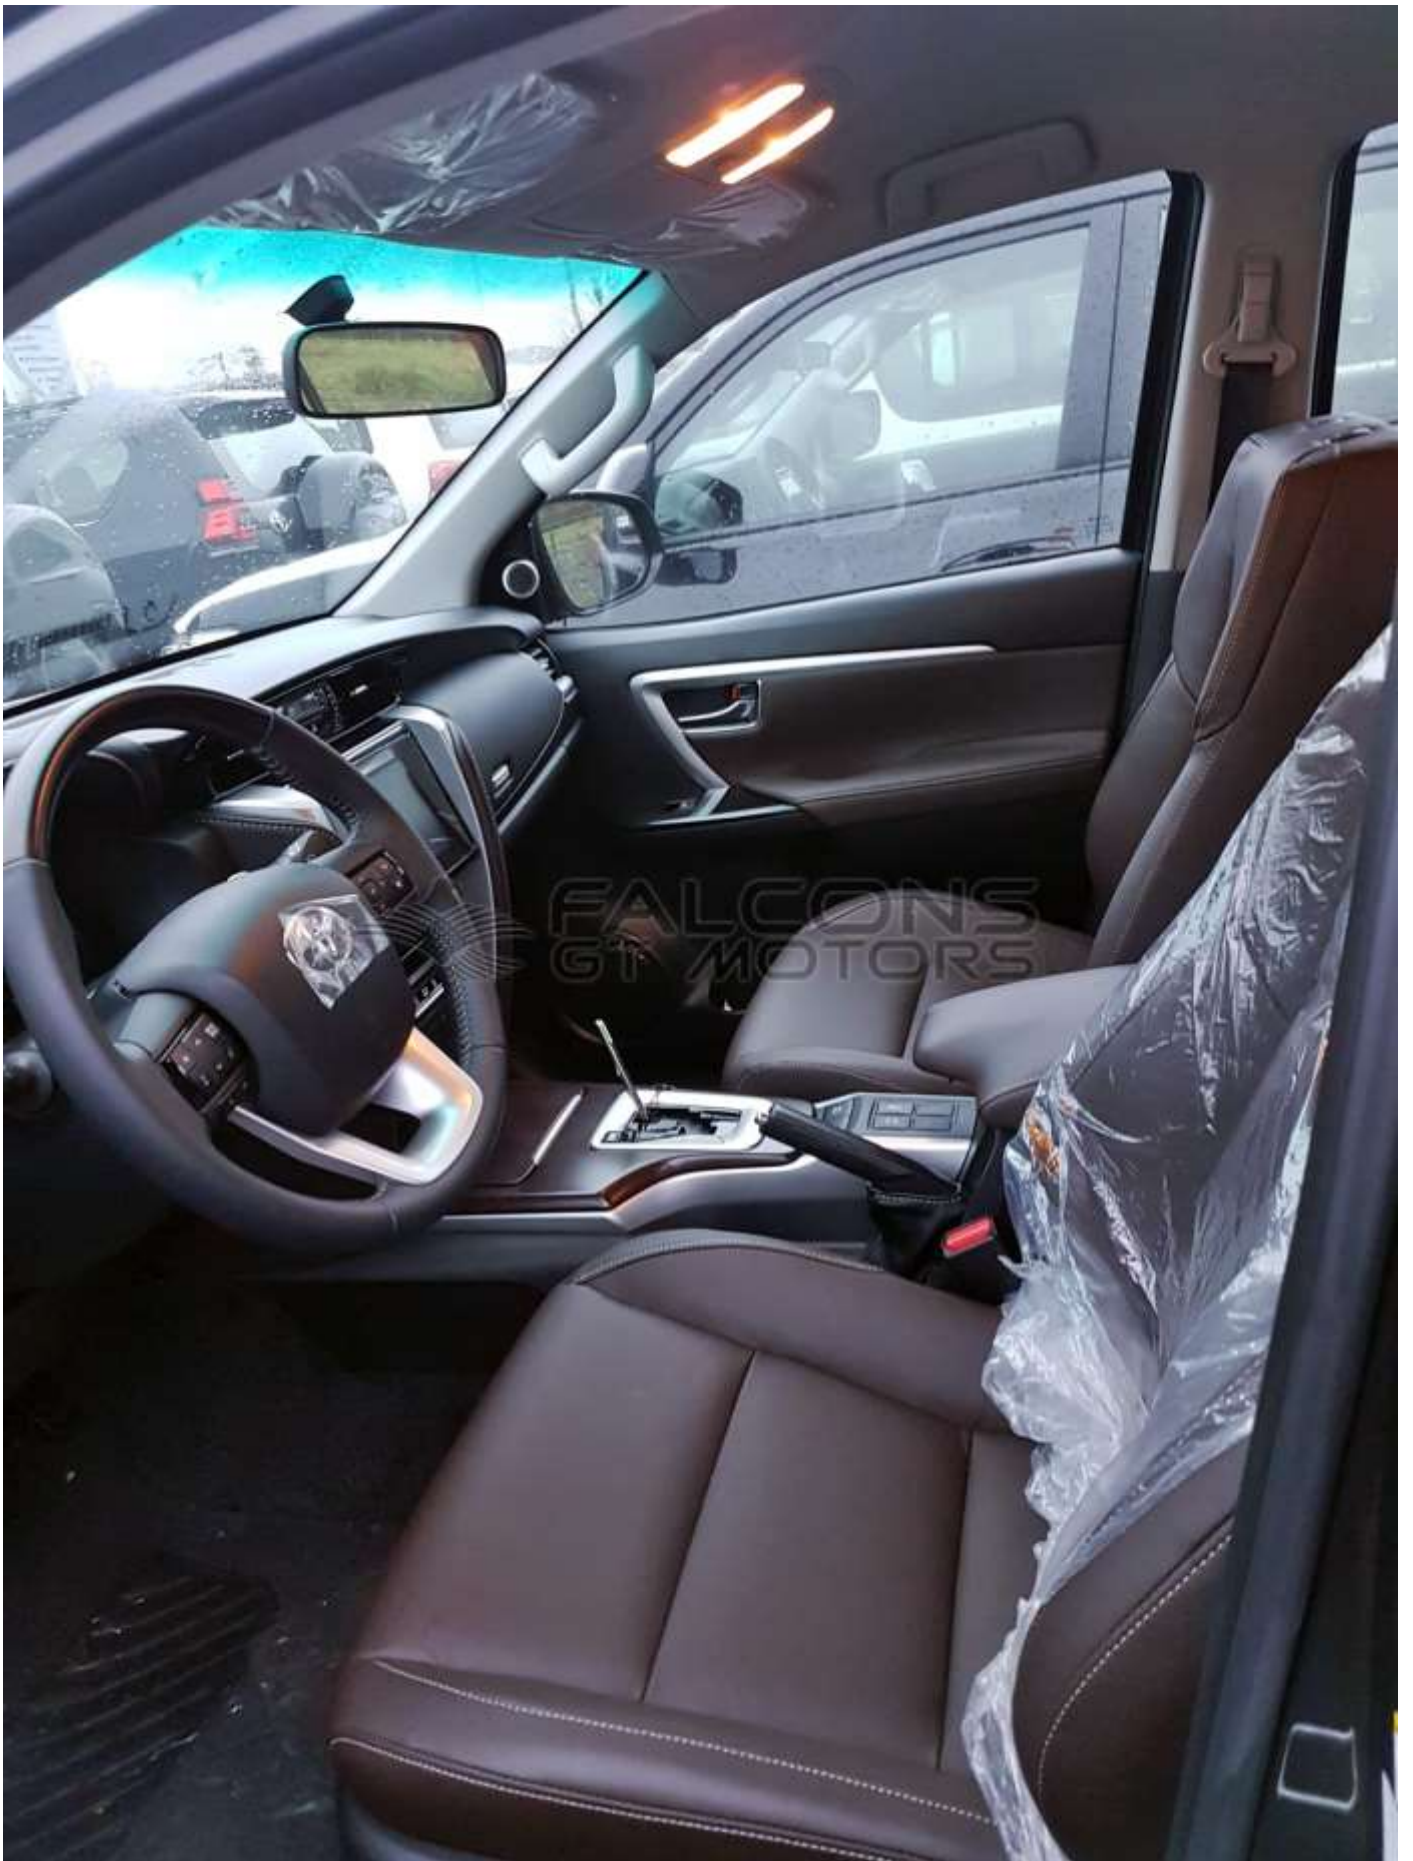

## Toyota Fortuner Diesel 2.8L AT 2020 MY LA

TECHNICAL FEATURES			
Engine	2755cc 4-Cylinder	Dimensions (mm)	L 4795 X W 1855 X H 1835
Rpm/Hp (Output)	3400/174	Gross Weight (Kg)	2,650 KG
Transmission	6-Speed AT	Tyres Size	265/65R17
Terrain		Number Of Doors	5
Fuel Tank Capacity	80L	Seating Capacity	7
INTERIOR FEATURES & SAFETY ITEMS			
CENTER DOOR LOCK		6 SPEAKERS + DVD WITH GPS + TWEETER + USB	
POWER STEERING		LEATHER SEATS	
ANTI-LOCK BRAKE SYSTEM (ABS)		GLOVE BOX COOLER	
ELECTRONIC BRAKE-FORCE DISTRIBUTION (EBD)		TIRE PRESSUE MONITORING SYSTEM	
AUTO DISCONNECT DIFFERENTIAL		VEHICLE STABILITY CONTROL (VSC)	
ANTI-THEFT SYSTEM WITH ENGINE IMMOBILIZER		CRUISE CONTROL	
POWER WINDOWS		DUAL FRONT AIRBAGS	
KNEE AIRBAG FOR DRIVER		LEATHER STEERING WHEEL	
FLOOR MATS		REAR DIFFERENTIAL LOCK	
AUTOMATIC AIR CONDITIONING 5 MODE		PADDLE SHIFTS	
STEERING WHEEL CONTROL FOR AUDIO/TELEPHONE		HEADREST	
ELECTRIC ADJUSTABLE SEATS		HILL START ASSIST	
PUSH START BUTTON		AUTO UP-DOWN JAM-PROTECTION AT ALL-SEAT	
EXTERIOR FEATURES			
17" ALLOY WHEELS		CHROME DOOR HANDLES	
WIRELESS DOOR LOCK		LED TAIL LIGHTS	
SIDE STEPS		DOOR MIRRORS - POWERED/RETRACTABLE	
CHROME RADIATOR GRILLE		FRONT FOG LAMPS	
FRONT & REAR PARKING SENSOR		REAR VIEW CAMERA	
CHROME BACK DOOR TRIM		ROOF SPOILER	
ROOF RAILS		MANUAL HEADLIGHT LEVELING	
REAR FOG LAMP			

- All Pictures shown are for illustration purpose only. Specifications may change without prior notice.
- This vehicle available in Different Colors.

- All Pictures shown are for illustration purpose only. Specifications may change without prior notice.
- This vehicle available in Different Colors.